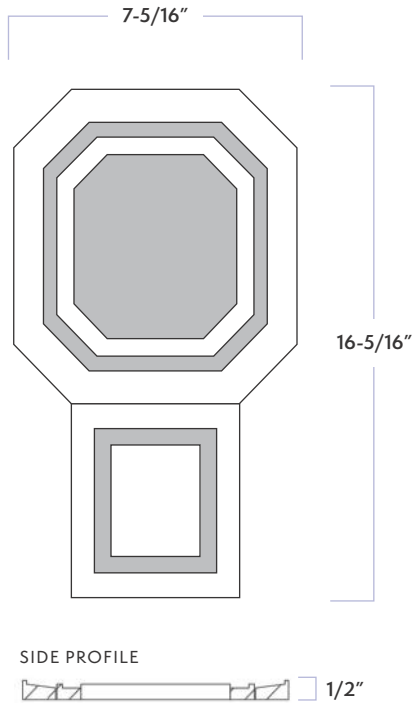

Studio Moderne™ Stone

Monarch Dimensional

DATE REVISED: MAY 2023

WALKER ZANGER™

MATERIAL	Natural Stone
FINISH	Honed
THICKNESS	3/8"
SHEET SIZE	16-5/16" x 7-5/16"
COVERAGE SQFT/PIECE	1.6272 SqFt
MOUNTING	Loose

Studio Moderne™ Stone
Monarch Dimensional

DATE REVISED: MAY 2023