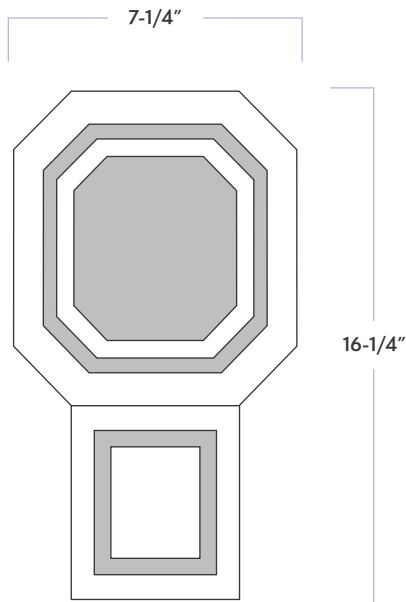

# WALKER ZANGER™

MATERIAL	Natural Stone
FINISH	Honed
THICKNESS	3/8"
SHEET SIZE	16-1/4" x 7-1/4"
COVERAGE SQFT/PIECE	0.8135 SqFt
MOUNTING	Mesh