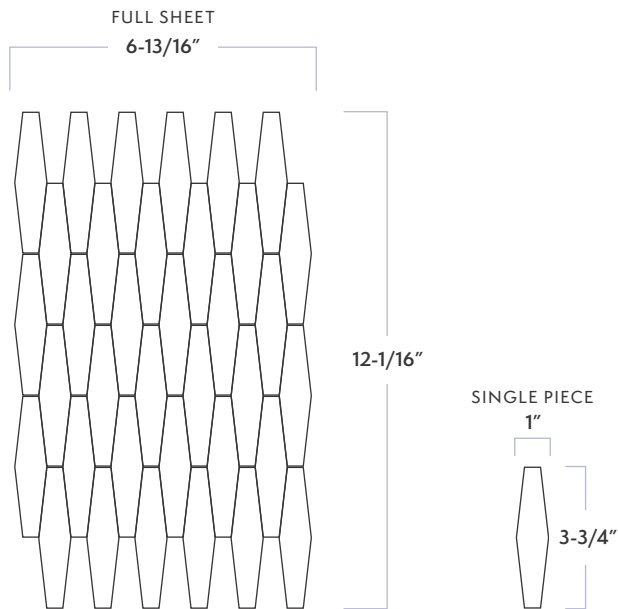

# WALKER ZANGER™

MATERIAL	Natural Stone
FINISH	Honed
THICKNESS	3/8"
SHEET SIZE	12-1/16" x 6-13/16"
COVERAGE SQFT/PIECE	0.6751 SqFt
MOUNTING	Mesh