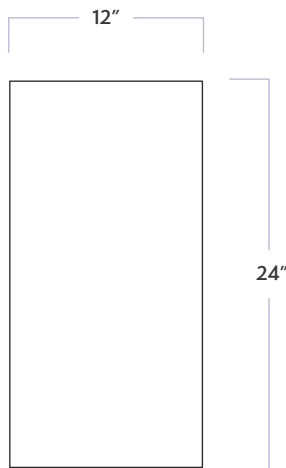

## 12" x 24" Natural Field

DATE REVISED: MAY 2023

WALKER  
ZANGER™

MATERIAL	Porcelain
FINISH	Natural
THICKNESS	3/8"
SHEET SIZE	11-7/10" x 23-1/2"
COVERAGE SQFT/PIECE	1.918 SqFt
MOUNTING	Loose

### ADDITIONAL NOTES

56 faces are available for each Gubi 12" x 24" Natural field tile.

**Gubi**  
**12" x 24" Natural Field**

DATE REVISED: MAY 2023