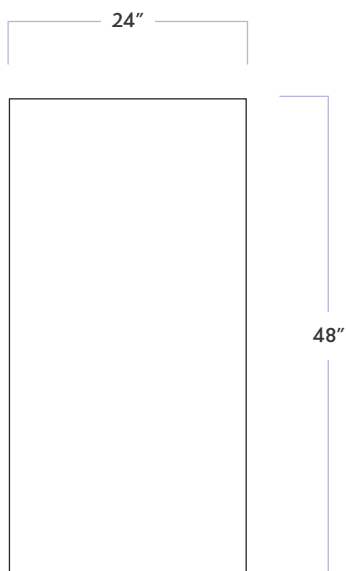

Gubi

24" x 48" Anti-Slip Field

DATE REVISED: MAY 2023

WALKER
ZANGER™

MATERIAL	Porcelain
FINISH	Anti-Slip
THICKNESS	3/8"
SHEET SIZE	23-1/2" x 47-1/5"
COVERAGE SQFT/PIECE	7.711 SqFt
MOUNTING	Loose

AVAILABLE COLORS