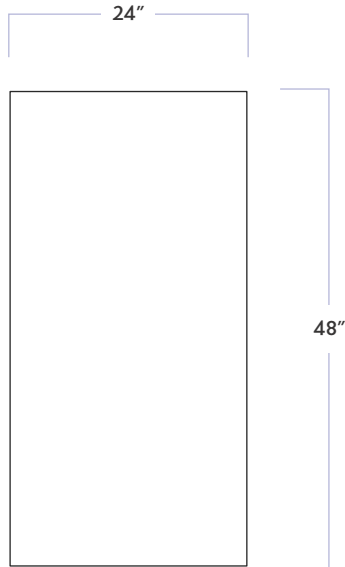

## 24" x 48" Natural Field

DATE REVISED: MAY 2023

WALKER  
ZANGER™

MATERIAL	Porcelain
FINISH	Natural
THICKNESS	3/8"
SHEET SIZE	23-1/2" x 47-1/5"
COVERAGE SQFT/PIECE	7.711 SqFt
MOUNTING	Loose

### ADDITIONAL NOTES

14 faces are available for each Gubi 24" x 48" Natural field tile.

**Gubi**

**24" x 48" Natural Field**

DATE REVISED: MAY 2023