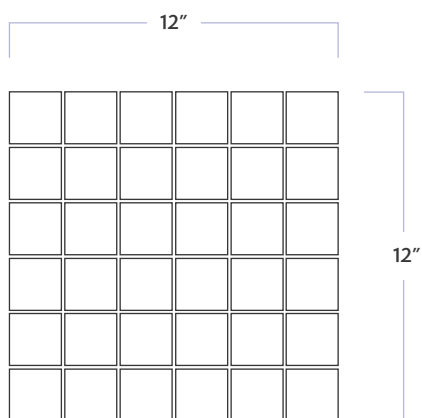

## Blocks 2" x 2" Mosaic

DATE REVISED: MAY 2023

WALKER  
ZANGER™

MATERIAL	Porcelain
FINISH	Natural
THICKNESS	3/8"
SHEET SIZE	11-7/10" x 11-7/10"
COVERAGE SQFT/PIECE	0.956 SqFt
MOUNTING	Mesh