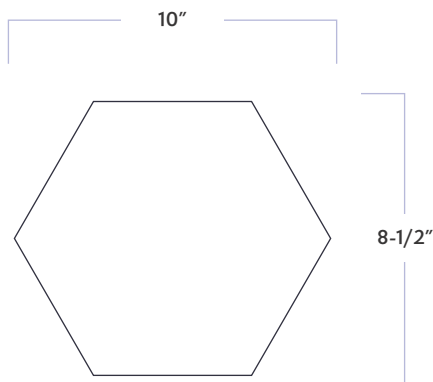

## 10" Hexagon

DATE REVISED: JUNE 2023

WALKER  
ZANGER™

MATERIAL	Natural Stone
FINISH	Honed
THICKNESS	3/8"
SHEET SIZE	10" x 8-1/2"
COVERAGE SQFT/PIECE	0.5900 SqFt
MOUNTING	Mesh