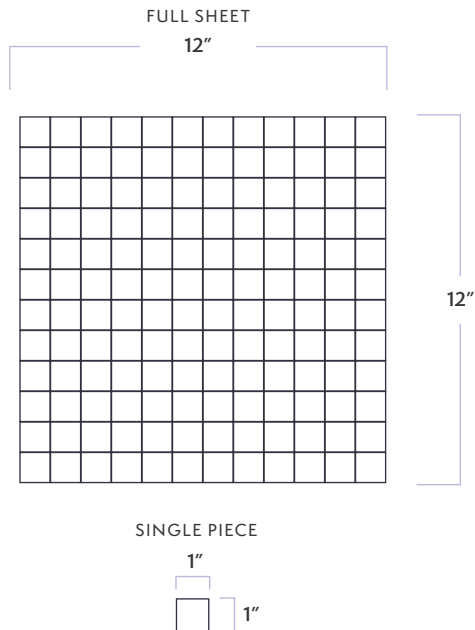

Pietra Bello

1" x 1" Mosaic

DATE REVISED: JUNE 2023

WALKER ZANGER™

MATERIAL	Natural Stone
FINISH	Honed
THICKNESS	3/8"
SHEET SIZE	12" x 12"
COVERAGE SQFT/PIECE	1.000 SqFt
MOUNTING	Mesh

AVAILABLE COLORS

Bianco Bello