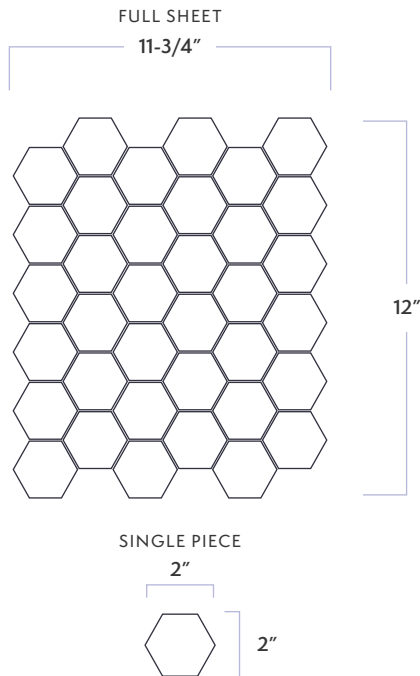

Pietra Bello

2" Hexagon Mosaic

DATE REVISED: JUNE 2023

WALKER
ZANGER™

MATERIAL	Natural Stone
FINISH	Honed
THICKNESS	3/8"
SHEET SIZE	11-3/4" x 12"
COVERAGE SQFT/PIECE	0.9792 SqFt
MOUNTING	Mesh

AVAILABLE COLORS