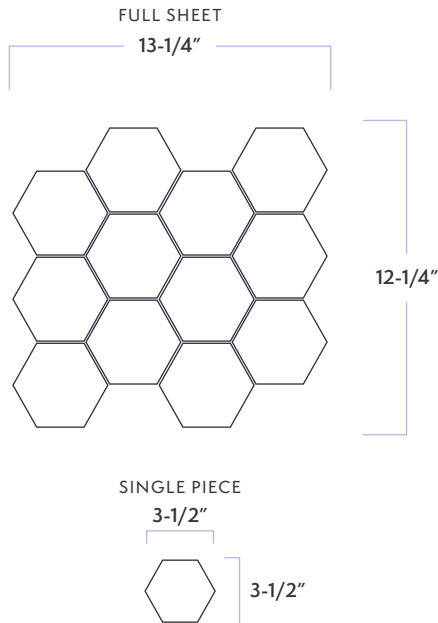

Pietra Bello

3-1/2" Hexagon Mosaic

DATE REVISED: JUNE 2023

WALKER
ZANGER™

| | |
|---------------------|-------------------|
| MATERIAL | Natural Stone |
| FINISH | Honed |
| THICKNESS | 3/8" |
| SHEET SIZE | 10-5/8" x 12-3/8" |
| COVERAGE SQFT/PIECE | 0.9131 SqFt |
| MOUNTING | Mesh |