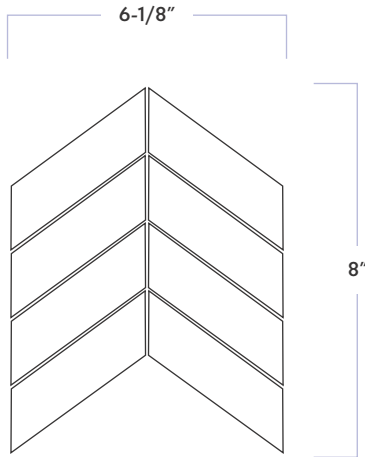

Pietra Bello Chevron

DATE REVISED: JUNE 2023

WALKER
ZANGER™

MATERIAL	Natural Stone
FINISH	Honed
THICKNESS	3/8"
SHEET SIZE	12-1/8" x 10-5/8"
COVERAGE SQFT/PIECE	0.8946 SqFt
MOUNTING	Mesh

AVAILABLE COLORS

Bianco Bello