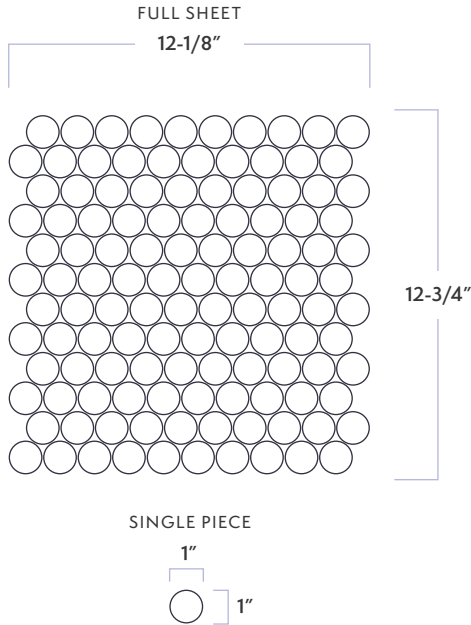

## Penny Round

DATE REVISED: JUNE 2023

WALKER  
ZANGER™

MATERIAL	Natural Stone
FINISH	Honed
THICKNESS	3/8"
SHEET SIZE	12-1/8" x 12-3/4"
COVERAGE SQFT/PIECE	1.000 SqFt
MOUNTING	Mesh