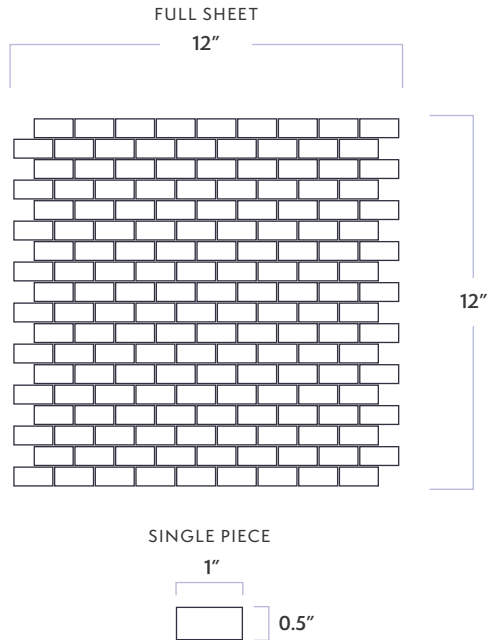

Pietra Bello

Petite Brick Mosaic

DATE REVISED: JUNE 2023

WALKER
ZANGER™

MATERIAL	Natural Stone
FINISH	Honed
THICKNESS	3/8"
SHEET SIZE	12" x 12"
COVERAGE SQFT/PIECE	1.000 SqFt
MOUNTING	Mesh

AVAILABLE COLORS