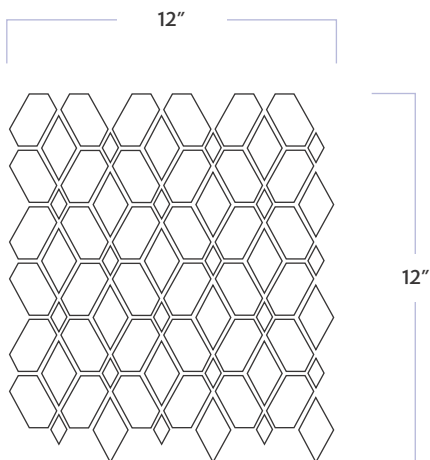

Pietra Gris

Capri Mosaic

DATE REVISED: JUNE 2023

WALKER ZANGER™

MATERIAL	Natural Stone
FINISH	Honed
THICKNESS	3/8"
SHEET SIZE	11-1/2" x 12-2/5"
COVERAGE SQFT/PIECE	0.9960 SqFt
MOUNTING	Mesh
AVAILABLE COLORS	 Light Grey