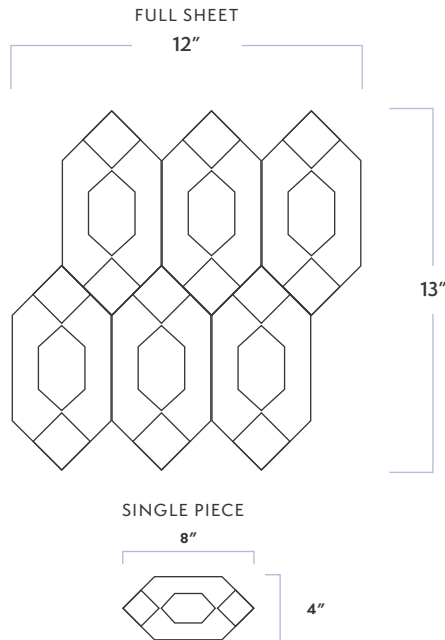

Pietra Gris

Pantheon Mosaic

DATE REVISED: JUNE 2023

WALKER ZANGER™

MATERIAL	Natural Stone
FINISH	Honed
THICKNESS	3/8"
SHEET SIZE	11-9/10" x 12-9/10"
COVERAGE SQFT/PIECE	1.078 SqFt
MOUNTING	Mesh

AVAILABLE COLORS