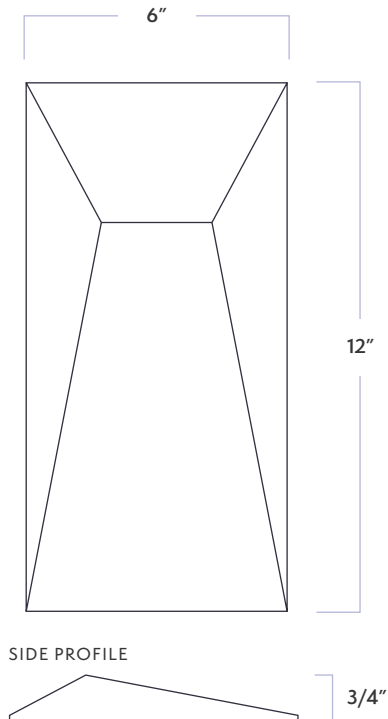

# WALKER ZANGER™

|                     |               |
|---------------------|---------------|
| MATERIAL            | Natural Stone |
| FINISH              | Honed         |
| THICKNESS           | 3/4"          |
| SHEET SIZE          | 6" x 12"      |
| COVERAGE SQFT/PIECE | 0.50 SqFt     |
| MOUNTING            | Loose         |