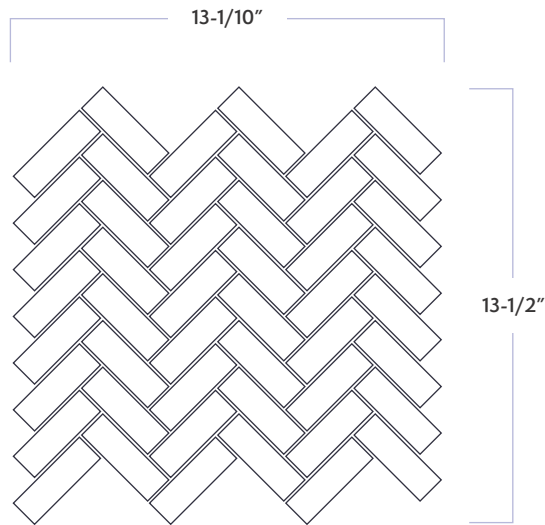

Cava Bianco

1" x 3" Herringbone

DATE REVISED: JULY 2023

WALKER
ZANGER™

MATERIAL	Porcelain
FINISH	Brushed
THICKNESS	3/8"
SHEET SIZE	13-1/10" x 13-1/2"
COVERAGE SQFT/PIECE	1.000 SqFt
MOUNTING	Mesh

AVAILABLE COLORS

MATERIAL DATA

- V1 Color Variation
- Frost Resistant

MAINTENANCE

- Sealing is not required
- Clean with a damp cloth and a gentle, non-acidic soap

Cava Bianco
1" x 3" Herringbone

DATE REVISED: JULY 2023