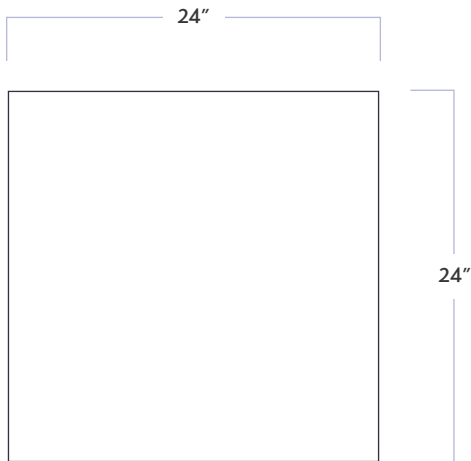

Cava Bianco

24" x 24" Field

DATE REVISED: JULY 2023

WALKER ZANGER™

MATERIAL	Porcelain
FINISH	Brushed
THICKNESS	3/8"
SHEET SIZE	24" x 24"
COVERAGE SQFT/PIECE	3.8760 SqFt
MOUNTING	Loose

AVAILABLE COLORS

Statuario