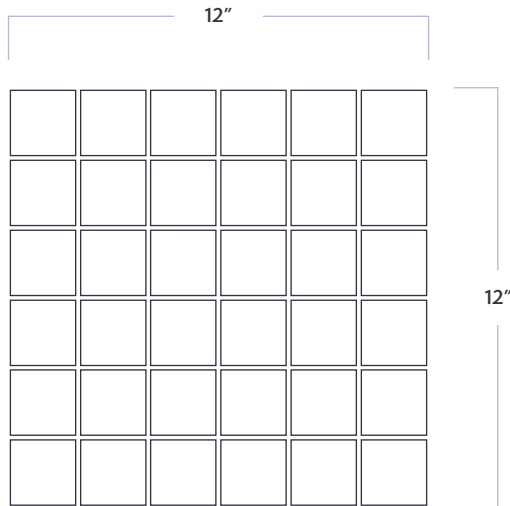

Cava Bianco

2" x 2" Mosaic

DATE REVISED: JULY 2023

WALKER
ZANGER™

MATERIAL	Porcelain
FINISH	Brushed
THICKNESS	3/8"
SHEET SIZE	12" x 12"
COVERAGE SQFT/PIECE	0.9671 SqFt
MOUNTING	Mesh

AVAILABLE COLORS

Statuario