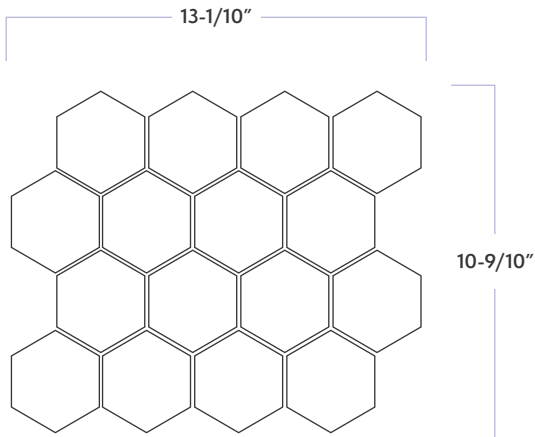

Cava Bianco

3" Hexagon

DATE REVISED: JULY 2023

WALKER
ZANGER™

MATERIAL	Porcelain
FINISH	Brushed
THICKNESS	3/8"
SHEET SIZE	10-9/10" x 13-1/10"
COVERAGE SQFT/PIECE	0.8200 SqFt
MOUNTING	Mesh

AVAILABLE COLORS

Carrara