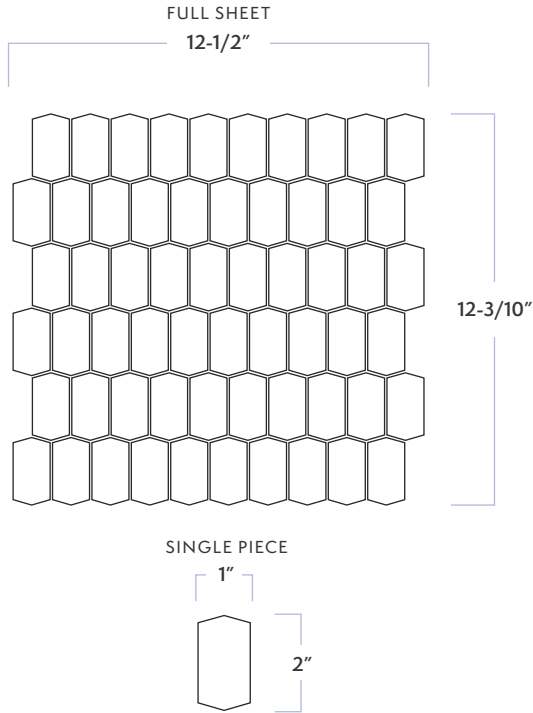

Cava Bianco

Hive Mosaic

DATE REVISED: JULY 2023

WALKER
ZANGER™

MATERIAL	Porcelain
FINISH	Brushed
THICKNESS	3/8"
SHEET SIZE	12-3/10" x 12-1/2"
COVERAGE SQFT/PIECE	1.01 SqFt
MOUNTING	Mesh

AVAILABLE COLORS

Carrara