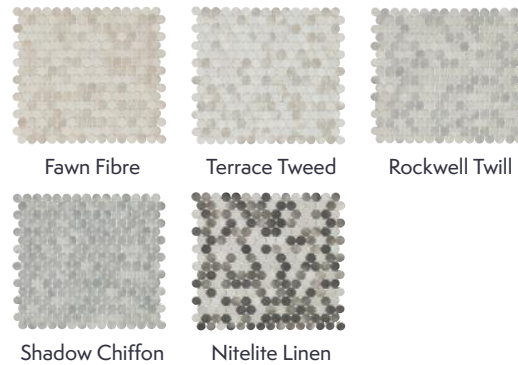

Emersyn Lane[®]

Penny Round Mosaic

DATE REVISED: JULY 2023

WALKER ZANGER[™]

MATERIAL	Recycled Glass
FINISH	Matte
THICKNESS	1/4"
SHEET SIZE	12-2/5" x 11-2/5"
COVERAGE SQFT/PIECE	0.983 SqFt
MOUNTING	Mesh

AVAILABLE COLORS*

MATERIAL DATA

- SLIGHT V2 Color Variation
- Frost Resistant

MAINTENANCE

- Sealing is not required
- Clean with a damp cloth and a gentle, non-acidic soap

Emersyn Lane®
Penny Round Mosaic

DATE REVISED: JULY 2023