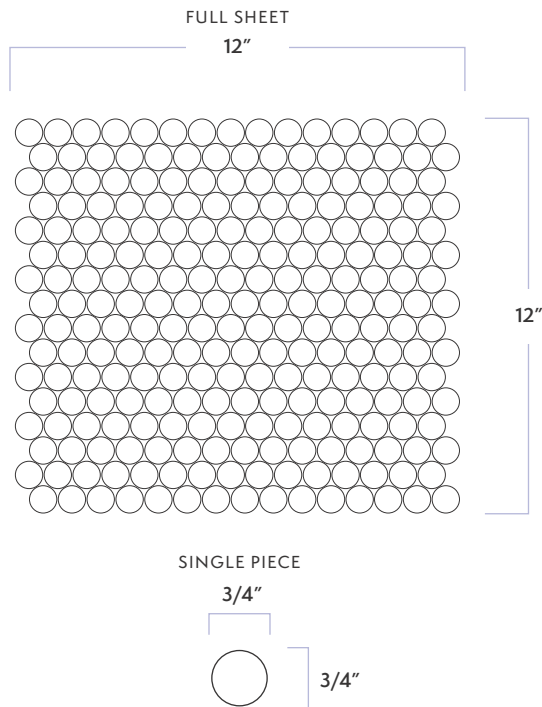

Emersyn Lane[®]

Penny Round Mosaic

DATE REVISED: JULY 2023

WALKER ZANGER[™]

MATERIAL	Recycled Glass
FINISH	Matte
THICKNESS	1/4"
SHEET SIZE	12-2/5" x 11-2/5"
COVERAGE SQFT/PIECE	0.983 SqFt
MOUNTING	Mesh

AVAILABLE COLORS*