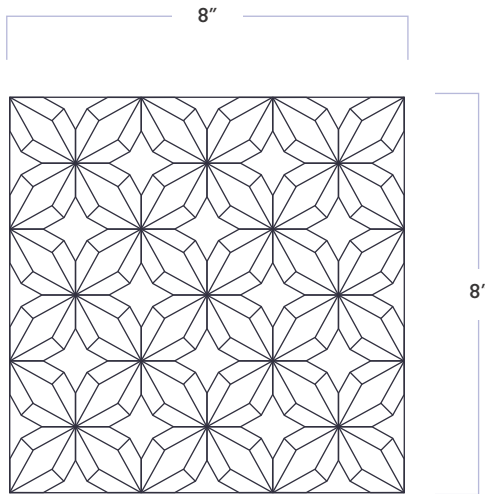

Encaustic Echoes

Flourish

DATE REVISED: JULY 2023

WALKER
ZANGER™

MATERIAL	Porcelain
FINISH	Matte
THICKNESS	3/8"
SHEET SIZE	8" x 8"
COVERAGE SQFT/PIECE	0.43 SqFt
MOUNTING	Loose

AVAILABLE COLORS

Lapis

Pale