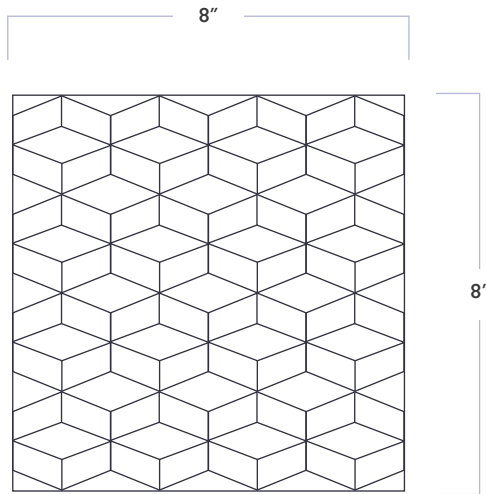

# Encaustic Echoes Trek

DATE REVISED: JULY 2023

WALKER  
ZANGER™

MATERIAL	Porcelain
FINISH	Matte
THICKNESS	3/8"
SHEET SIZE	8" x 8"
COVERAGE SQFT/PIECE	0.43 SqFt
MOUNTING	Loose