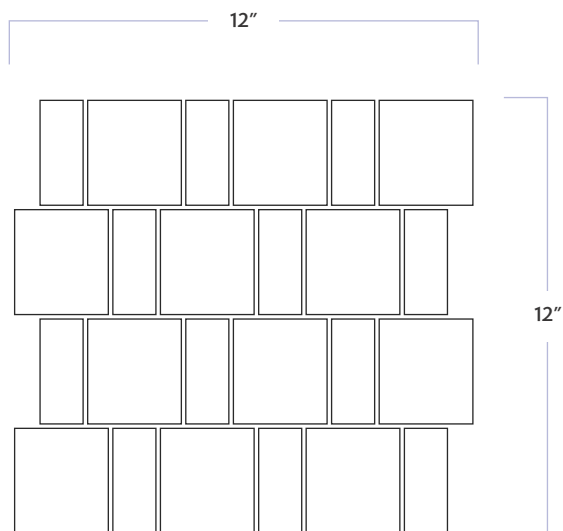

Paramountstone®

Melange Mosaic

DATE REVISED: JULY 2023

WALKER ZANGER™

MATERIAL	Porcelain
FINISH	Natural
THICKNESS	3/8"
SHEET SIZE	12-1/10" x 11-1/2"
COVERAGE SQFT/PIECE	0.977 SqFt
MOUNTING	Loose

AVAILABLE COLORS