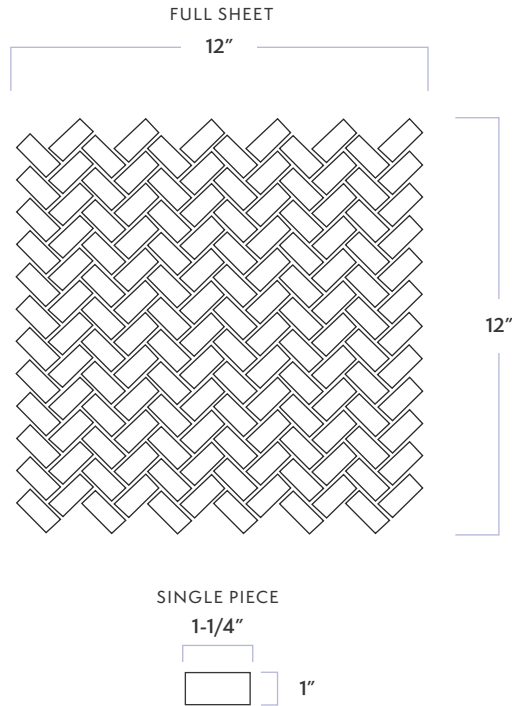

Shimmer

Affinity Mosaic

DATE REVISED: JULY 2023

WALKER
ZANGER™

| | |
|---------------------|---------------------|
| MATERIAL | Glass |
| FINISH | Iridescent/Textured |
| THICKNESS | 1/4" |
| SHEET SIZE | 11-1/5" x 11-1/5" |
| COVERAGE SQFT/PIECE | 0.97 SqFt |
| MOUNTING | Mesh |