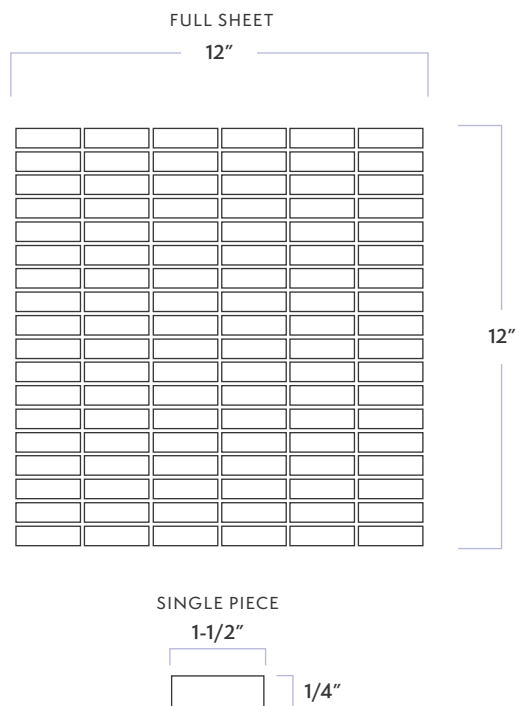

## Merge Mosaic

DATE REVISED: JULY 2023

WALKER  
ZANGER™

MATERIAL	Glass
FINISH	Iridescent/Textured
THICKNESS	1/4"
SHEET SIZE	11-1/5" x 11-2/5"
COVERAGE SQFT/PIECE	0.97 SqFt
MOUNTING	Mesh