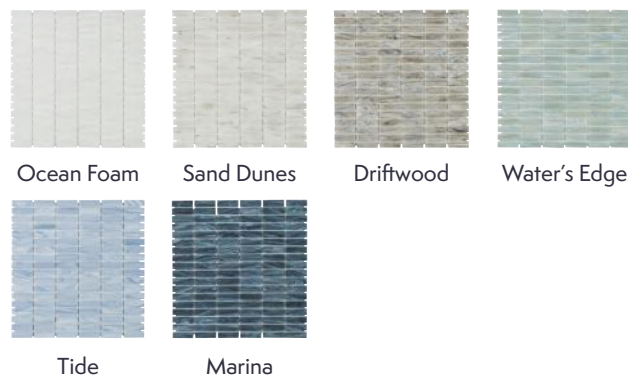

## Merge Mosaic

DATE REVISED: JULY 2023

WALKER  
ZANGER™

MATERIAL	Glass
FINISH	Iridescent/Textured
THICKNESS	1/4"
SHEET SIZE	11-1/5" x 11-2/5"
COVERAGE SQFT/PIECE	0.97 SqFt
MOUNTING	Mesh

### AVAILABLE COLORS