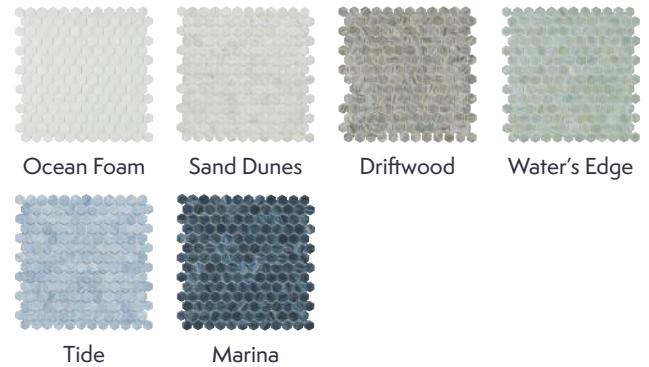

## Sea Hex Mosaic

DATE REVISED: JULY 2023

WALKER  
ZANGER™

MATERIAL	Glass
FINISH	Iridescent/Textured
THICKNESS	1/4"
SHEET SIZE	11-4/5" x 11-9/10"
COVERAGE SQFT/PIECE	0.9881 SqFt
MOUNTING	Mesh

### AVAILABLE COLORS

**Shimmer**  
**Sea Hex Mosaic**

DATE REVISED: JULY 2023