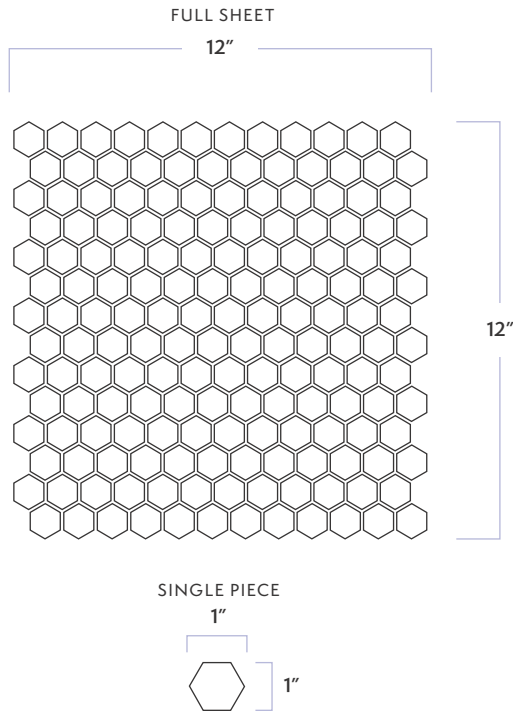

## Sea Hex Mosaic

DATE REVISED: JULY 2023

WALKER  
ZANGER™

MATERIAL	Glass
FINISH	Iridescent/Textured
THICKNESS	1/4"
SHEET SIZE	11-4/5" x 11-9/10"
COVERAGE SQFT/PIECE	0.9881 SqFt
MOUNTING	Mesh