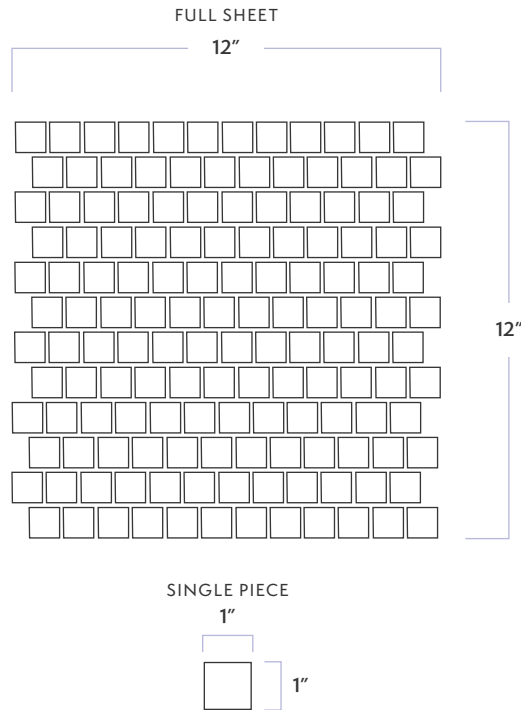

Shimmer

Sequence Mosaic

DATE REVISED: JULY 2023

WALKER ZANGER™

MATERIAL	Glass
FINISH	Iridescent/Textured
THICKNESS	1/4"
SHEET SIZE	11-4/5" x 11-4/5"
COVERAGE SQFT/PIECE	0.97 SqFt
MOUNTING	Mesh

AVAILABLE COLORS