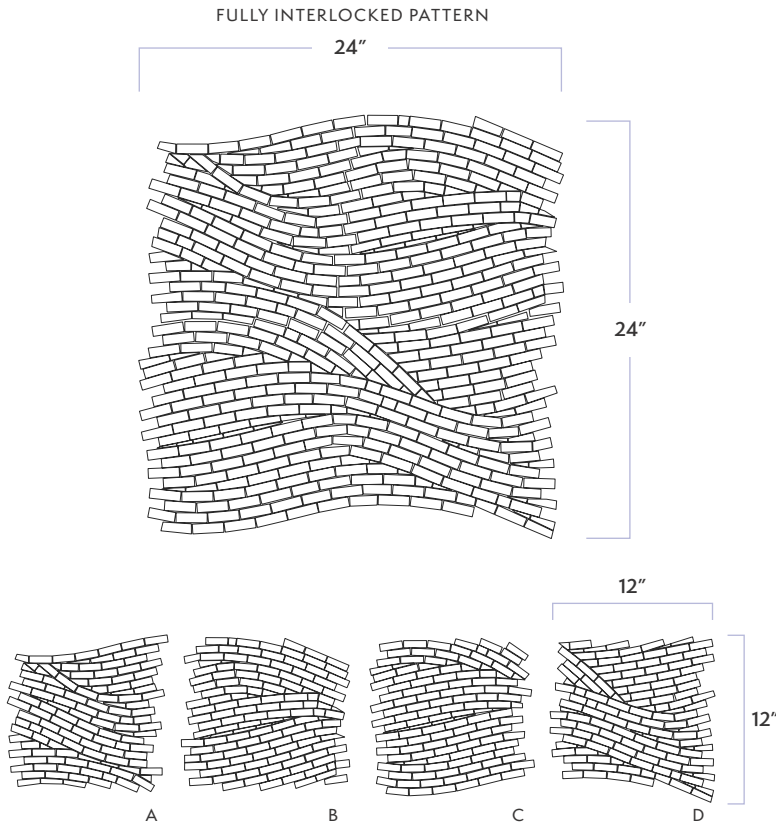

Shimmer Surf Mosaic

DATE REVISED: JULY 2023

WALKER ZANGER™

| | |
|---------------------|---------------------|
| MATERIAL | Glass |
| FINISH | Iridescent/Textured |
| THICKNESS | 1/4" |
| SHEET SIZE | 23-7/10" x 23-3/10" |
| COVERAGE SQFT/PIECE | 3.876 SqFt |
| MOUNTING | Mesh |

AVAILABLE COLORS

RECOMMENDED USAGES

MATERIAL DATA

MAINTENANCE

ADDITIONAL NOTES

Pool/spa waterlines ONLY. For installation on shower floors, please refer to TCNA guidelines and consult with your installer for proper waterproofing and sealing requirements. Surf mosaic comes in 4 separate 12" x 12" pieces. When interlocked, they create the full-sized 24" x 24" mosaic. For further questions/information about additional usages, please consult with your installer.

**Shimmer
Surf Mosaic**

DATE REVISED: JULY 2023

5'-9"