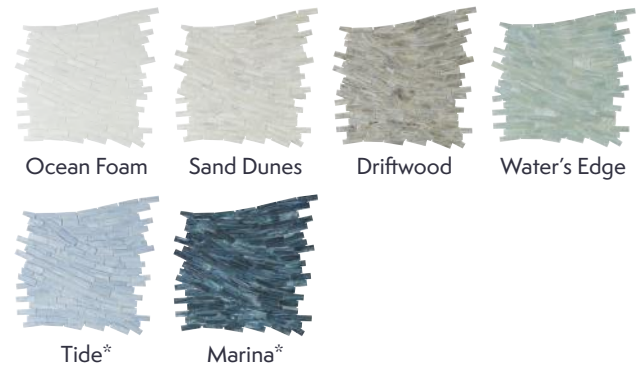

Shimmer Surf Mosaic

DATE REVISED: JULY 2023

WALKER ZANGER™

| | |
|---------------------|---------------------|
| MATERIAL | Glass |
| FINISH | Iridescent/Textured |
| THICKNESS | 1/4" |
| SHEET SIZE | 23-7/10" x 23-3/10" |
| COVERAGE SQFT/PIECE | 3.876 SqFt |
| MOUNTING | Mesh |

AVAILABLE COLORS

RECOMMENDED USAGES

MATERIAL DATA

MAINTENANCE

ADDITIONAL NOTES

Pool/spa waterlines ONLY. For installation on shower floors, please refer to TCNA guidelines and consult with your installer for proper waterproofing and sealing requirements. Surf mosaic comes in 4 separate 12" x 12" pieces. When interlocked, they create the full-sized 24" x 24" mosaic. For further questions/information about additional usages, please consult with your installer.

**Shimmer
Surf Mosaic**

DATE REVISED: JULY 2023

5'-9"