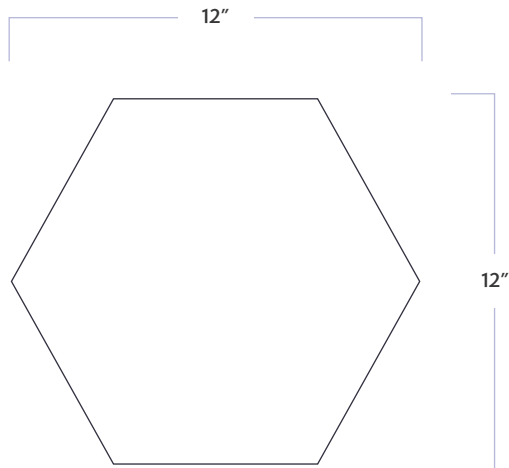

Stonefield Manor

12" Hex

DATE REVISED: JULY 2023

WALKER
ZANGER™

MATERIAL	Natural Stone
FINISH	Honed
THICKNESS	3/8"
SHEET SIZE	10-1/5" x 11-4/8"
COVERAGE SQFT/PIECE	0.839 SqFt
MOUNTING	Loose

AVAILABLE COLORS