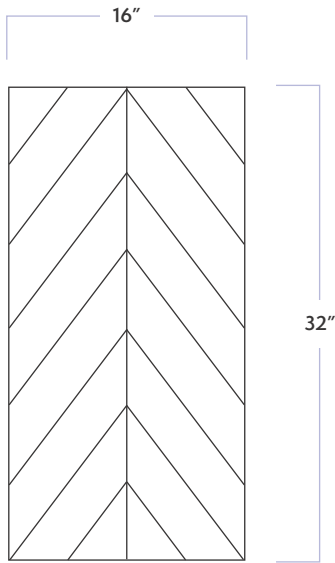

4D Chevron

DATE REVISED: AUGUST 2023

WALKER ZANGER™

MATERIAL	Ceramic
FINISH	Matte
THICKNESS	3/8"
SHEET SIZE	16" x 32"
COVERAGE SQFT/PIECE	3.4483 SqFt
MOUNTING	Loose

AVAILABLE COLORS

White

Deep Blue

RECOMMENDED USAGES