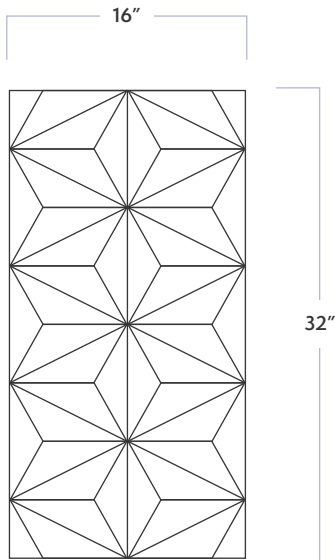

4D Diamond

DATE REVISED: AUGUST 2023

WALKER ZANGER™

| | |
|---------------------|-------------|
| MATERIAL | Ceramic |
| FINISH | Matte |
| THICKNESS | 3/8" |
| SHEET SIZE | 16" x 32" |
| COVERAGE SQFT/PIECE | 3.4483 SqFt |
| MOUNTING | Loose |