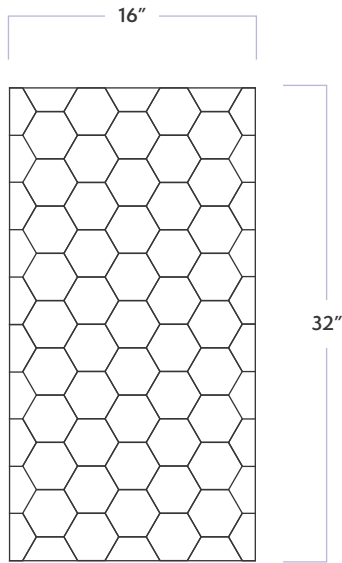

4D Hexagon

DATE REVISED: AUGUST 2023

WALKER ZANGER™

MATERIAL	Ceramic
FINISH	Matte
THICKNESS	3/8"
SHEET SIZE	16" x 32"
COVERAGE SQFT/PIECE	3.4483 SqFt
MOUNTING	Loose

AVAILABLE COLORS

White

RECOMMENDED USAGES

**4D
Hexagon**

DATE REVISED: AUGUST 2023