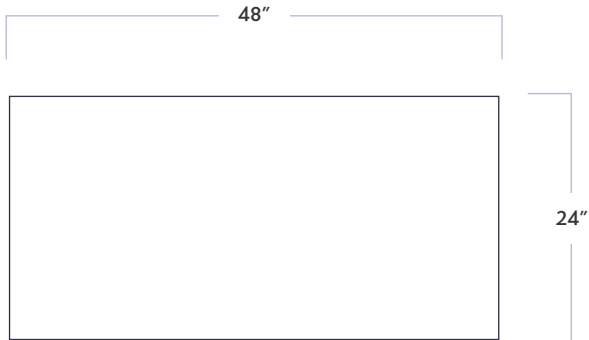

# WALKER ZANGER™

MATERIAL	Porcelain
FINISH	Matte
THICKNESS	3/8"
SHEET SIZE	23-3/5" x 47-1/5"
COVERAGE SQFT/PIECE	7.750 SqFt
MOUNTING	Loose