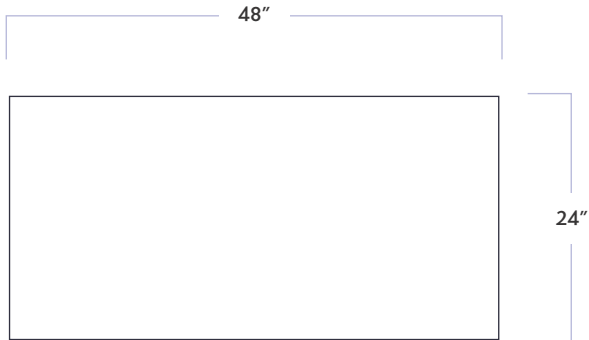

## Avorio Melange Polished

DATE REVISED: AUGUST 2023

WALKER  
ZANGER™

MATERIAL	Porcelain
FINISH	Polished
THICKNESS	3/8"
SHEET SIZE	23-3/5" x 47-1/5"
COVERAGE SQFT/PIECE	7.750 SqFt
MOUNTING	Loose