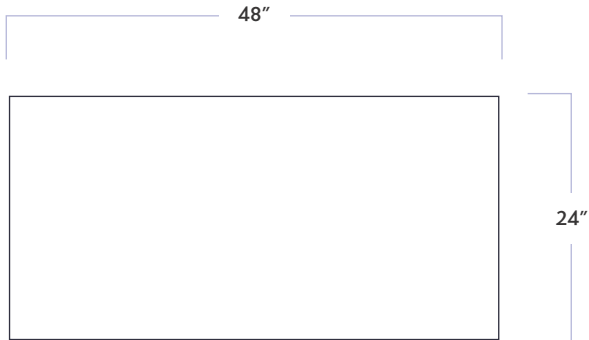

Stilo

Bianco Melange Matte

DATE REVISED: AUGUST 2023

WALKER ZANGER™

MATERIAL	Porcelain
FINISH	Matte
THICKNESS	3/8"
SHEET SIZE	23-3/5" x 47-1/5"
COVERAGE SQFT/PIECE	7.750 SqFt
MOUNTING	Loose

AVAILABLE COLORS