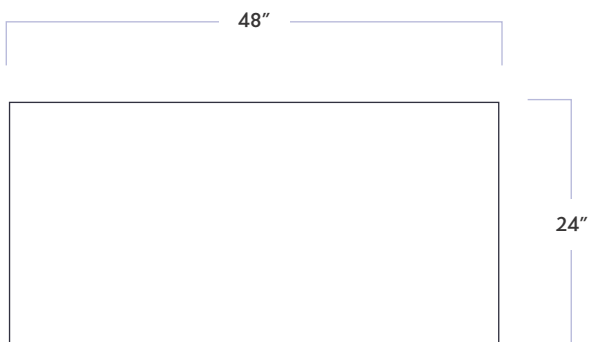

# WALKER ZANGER™

MATERIAL	Porcelain
FINISH	Polished
THICKNESS	3/8"
SHEET SIZE	23-3/5" x 47-1/5"
COVERAGE SQFT/PIECE	7.750 SqFt
MOUNTING	Loose