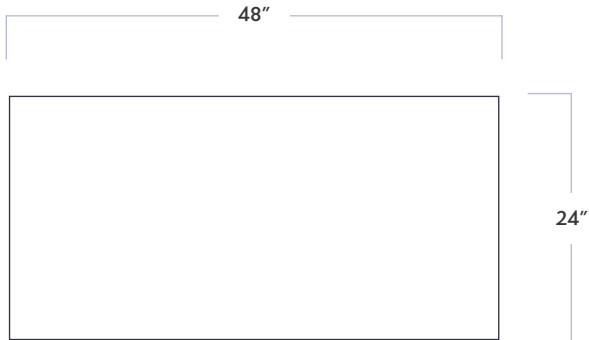

Stilo

Cemento Grip

DATE REVISED: AUGUST 2023

WALKER ZANGER™

MATERIAL	Porcelain
FINISH	Textured
THICKNESS	3/8"
SHEET SIZE	23-3/5" x 47-1/5"
COVERAGE SQFT/PIECE	7.750 SqFt
MOUNTING	Loose

AVAILABLE COLORS

Cemento