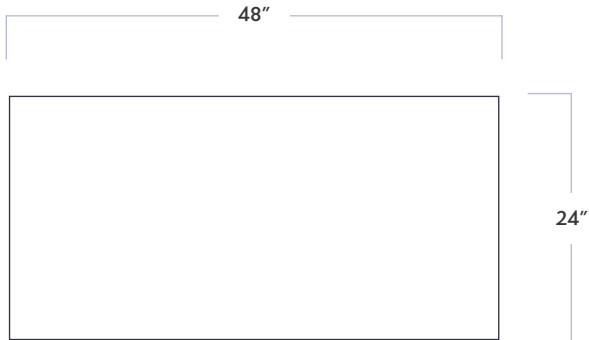

Stilo

Chanterelle Grip

DATE REVISED: AUGUST 2023

WALKER ZANGER™

MATERIAL	Porcelain
FINISH	Textured
THICKNESS	3/8"
SHEET SIZE	23-3/5" x 47-1/5"
COVERAGE SQFT/PIECE	7.750 SqFt
MOUNTING	Loose

AVAILABLE COLORS