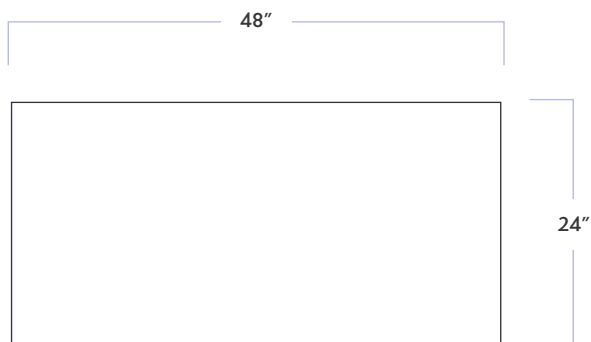

Stilo

Concreto Bianco Matte

DATE REVISED: AUGUST 2023

WALKER ZANGER™

MATERIAL	Porcelain
FINISH	Matte
THICKNESS	3/8"
SHEET SIZE	23-3/5" x 47-1/5"
COVERAGE SQFT/PIECE	7.750 SqFt
MOUNTING	Loose

AVAILABLE COLORS

Stilo
Concreto Bianco Matte

DATE REVISED: AUGUST 2023

5'-9"