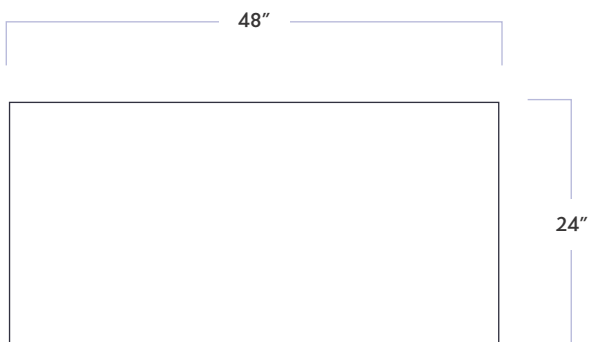

Stilo

Concreto Bianco Polished

DATE REVISED: AUGUST 2023

WALKER ZANGER™

MATERIAL Porcelain

FINISH Polished

THICKNESS 3/8"

SHEET SIZE 23-3/5" x 47-1/5"

COVERAGE SQFT/PIECE 7.750 SqFt

MOUNTING Loose

AVAILABLE COLORS

Concreto Bianco

RECOMMENDED USAGES

Commercial
Exterior Wall

Commercial
Interior Wall

Residential
Exterior Wall