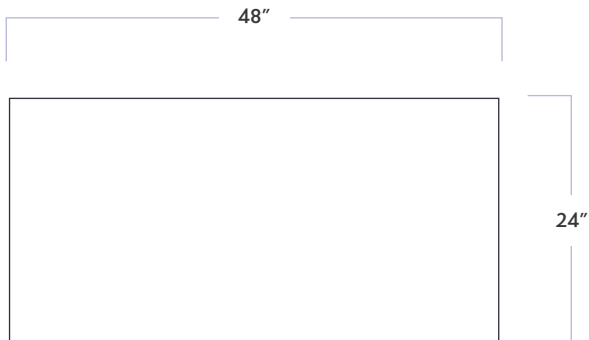

# WALKER ZANGER™

MATERIAL	Porcelain
FINISH	Matte
THICKNESS	3/8"
SHEET SIZE	23-3/5" x 47-1/5"
COVERAGE SQFT/PIECE	7.750 SqFt
MOUNTING	Loose