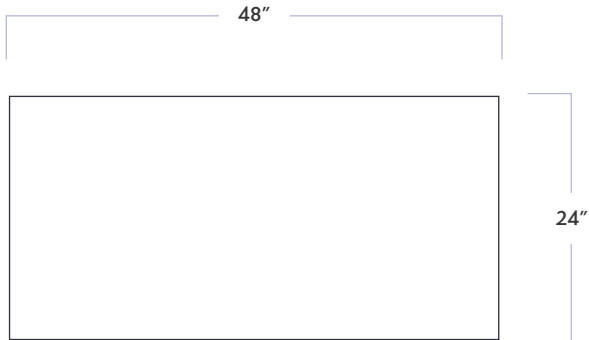

Stilo

Concreto Gris Polished

DATE REVISED: AUGUST 2023

WALKER
ZANGER™

MATERIAL	Porcelain
FINISH	Polished
THICKNESS	3/8"
SHEET SIZE	23-3/5" x 47-1/5"
COVERAGE SQFT/PIECE	7.750 SqFt
MOUNTING	Loose

AVAILABLE COLORS