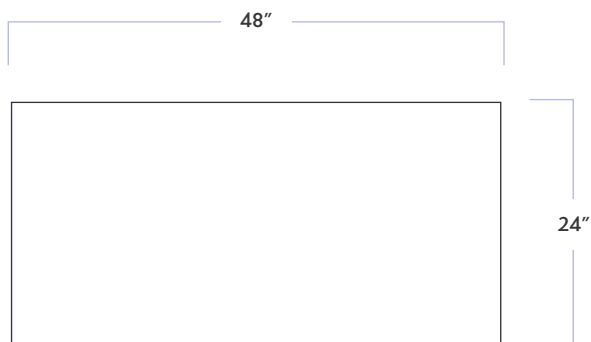

Stilo

Concreto Luce Matte

DATE REVISED: AUGUST 2023

WALKER ZANGER™

MATERIAL	Porcelain
FINISH	Matte
THICKNESS	3/8"
SHEET SIZE	23-3/5" x 47-1/5"
COVERAGE SQFT/PIECE	7.750 SqFt
MOUNTING	Loose

AVAILABLE COLORS

RECOMMENDED USAGES

Commercial Exterior Wall	Commercial Interior Wall
Commercial Interior Floor	Residential Exterior Wall
Residential Interior Wall	Residential Interior Floor
Fireplace Surround	Shower Floor*
Shower Wall	Steam Shower Floor
Steam Shower Wall	

MATERIAL DATA

- MEDIUM V3 Color Variation
- Frost Resistant

MAINTENANCE

- Sealing is not required
- Clean with a damp cloth and a gentle, non-acidic soap

ADDITIONAL NOTES

Concreto Luce Matte is available in additional sizes through special order. Consult with a Walker Zanger sales account representative to learn more about special order products. For installation on shower floors, please refer to TCNA guidelines and consult with your installer for proper waterproofing and sealing requirements. For further questions/information about additional usages, please consult with your installer.