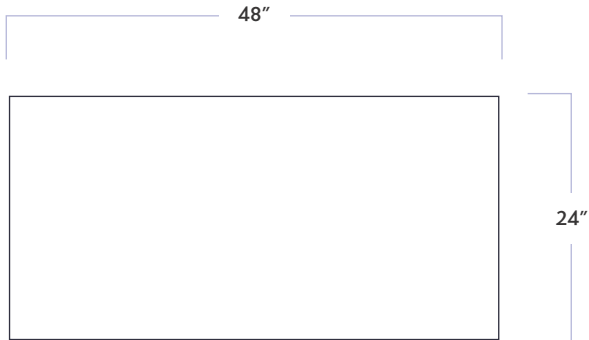

Stilo

Concreto Luce Polished

DATE REVISED: AUGUST 2023

WALKER ZANGER™

MATERIAL	Porcelain
FINISH	Polished
THICKNESS	3/8"
SHEET SIZE	23-3/5" x 47-1/5"
COVERAGE SQFT/PIECE	7.750 SqFt
MOUNTING	Loose

AVAILABLE COLORS