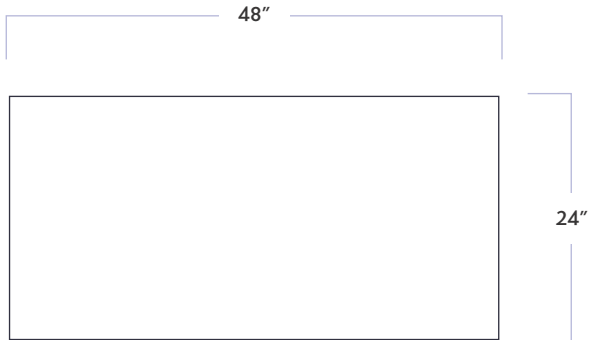

Stilo

Cristallo Matte

DATE REVISED: AUGUST 2023

WALKER ZANGER™

MATERIAL	Porcelain
FINISH	Matte
THICKNESS	3/8"
SHEET SIZE	23-3/5" x 47-1/5"
COVERAGE SQFT/PIECE	7.750 SqFt
MOUNTING	Loose

AVAILABLE COLORS

Cristallo