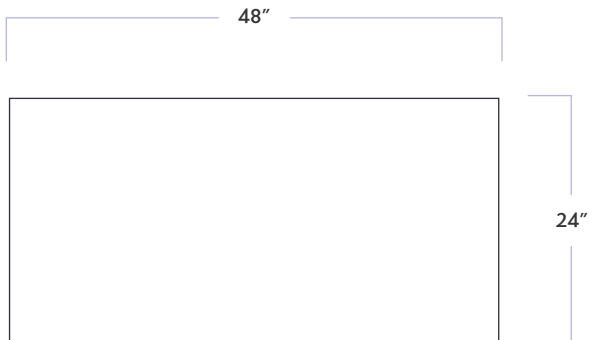

Stilo

Cristallo Polished

DATE REVISED: AUGUST 2023

WALKER ZANGER™

MATERIAL	Porcelain
FINISH	Polished
THICKNESS	3/8"
SHEET SIZE	23-3/5" x 47-1/5"
COVERAGE SQFT/PIECE	7.750 SqFt
MOUNTING	Loose

AVAILABLE COLORS