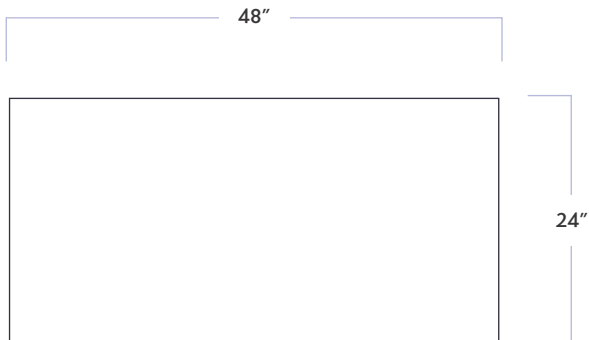

Stilo Dolomiti Matte

DATE REVISED: AUGUST 2023

WALKER ZANGER™

MATERIAL	Porcelain
FINISH	Matte
THICKNESS	3/8"
SHEET SIZE	23-3/5" x 47-1/5"
COVERAGE SQFT/PIECE	7.750 SqFt
MOUNTING	Loose

AVAILABLE COLORS

Dolomiti